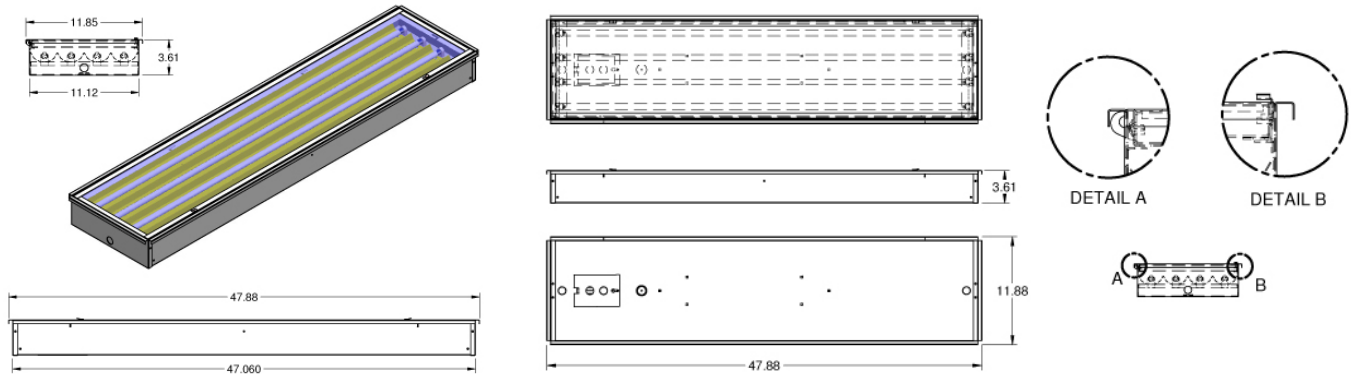

RECESSED :: CHICAGO

Features

- Recessed high efficiency fixture for cost-effective lighting of offices, educational facilities, retail and commercial spaces
- Dimensions: 48"L x 11 7/8"W x 3 7/8"H
- T5 wattages: 4 x F28, 4 x F54T5H0
- Precision specular aluminum reflector provides 95% reflectivity

HOUSING

- Rigid high reflective white steel body

ELECTRICAL

- Electronic ballast: 120V, 120-277V, 347V

OPTIONS

- K12 lens with easy access door frame

OPTIONS

- Dimming ballast
- Emergency power pack

CHICAGO

4-F28T5 ORD5-428 47.75"L x 11.875"W x 3.875"H

4-F54T5HO ORD5-454 47.75"L x 11.875"W x 3.875"H

ORDERING INFORMATION

Series	# Lamps	Wattage	Voltage	Options
ORD514	4	28 54	120 120-277 347	

Note: Dimensions subject to change without notice. Certain configurations may not be available.