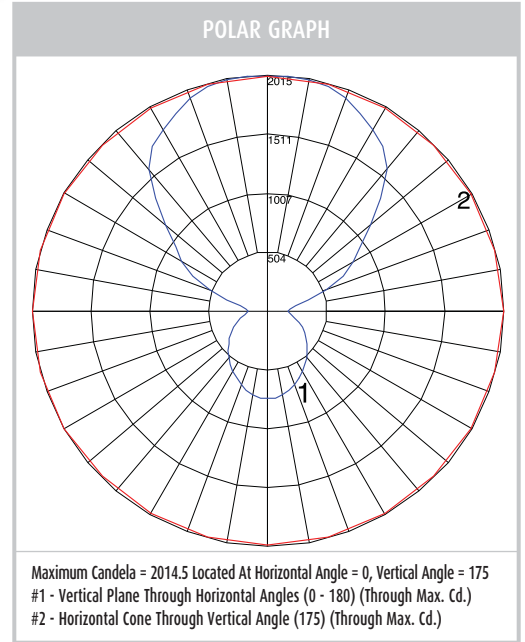

Kiev

3 X F54T5H0

ZONAL LUMEN SUMMARY			
Zone	Lumens	% Lamp	% Fixt
0-30	567.36	4.2	7
0-40	915.67	6.9	11.3
0-60 1	602.21	12.1	9.7
0-90	2178.61	16.3	26.8
90-121	287.23	9.6	15.9
90-130	2225.53	16.7	27.4
90-150	4342.93	32.5	53.5
90-180	5939.64	44.5	73.2
0-180	8118.25	60.8	100
Total Luminaire Efficiency = 60.8%			

ORDERING INFORMATION

SERIES	TOTAL # LAMPS	WATTAGE	COLOR	VOLTAGE	OPTIONS
KBP	2	28 = 28WT5	W = White	120	
	3	54 = 54WT5H0	C = Custom	UNV (120-277) 347	

Note: Dimensions subject to change without notice. Certain configurations may not be available.

DATE	PROJECT NAME	MODEL	TYPE