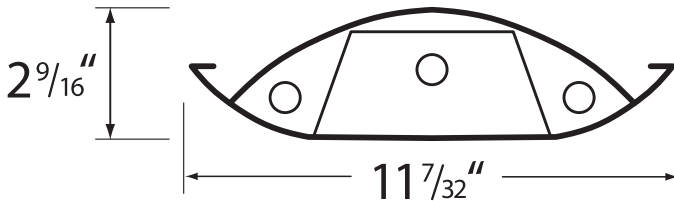

Kiev

3 X F54T5H0

ZONAL LUMEN SUMMARY			
Zone	Lumens	% Lamp	% Fixt
0-30	567.36	4.2	7
0-40	915.67	6.9	11.3
0-60 1	602.21	12.1	9.7
0-90	2178.61	16.3	26.8
90-121	287.23	9.6	15.9
90-130	2225.53	16.7	27.4
90-150	4342.93	32.5	53.5
90-180	5939.64	44.5	73.2
0-180	8118.25	60.8	100
Total Luminaire Efficiency = 60.8%			

ORDERING INFORMATION

SERIES	TOTAL # LAMPS	WATTAGE	COLOR	VOLTAGE	OPTIONS
KBP	2	28 = 28WT5	W = White	120	
	3	54 = 54WT5H0	C = Custom	UNV (120-277) 347	

Note: Dimensions subject to change without notice. Certain configurations may not be available.

DATE	PROJECT NAME	MODEL	TYPE