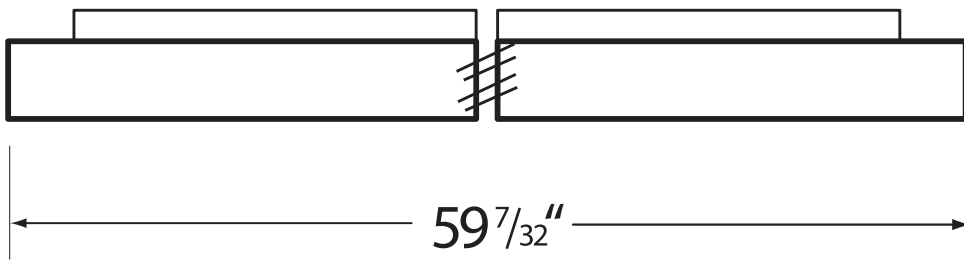

Kiev

3 X F54T5H0

ZONAL LUMEN SUMMARY			
Zone	Lumens	% Lamp	% Fixt
0-30	567.36	4.2	7
0-40	915.67	6.9	11.3
0-60 1	602.21	12.1	9.7
0-90	2178.61	16.3	26.8
90-121	287.23	9.6	15.9
90-130	2225.53	16.7	27.4
90-150	4342.93	32.5	53.5
90-180	5939.64	44.5	73.2
0-180	8118.25	60.8	100
Total Luminaire Efficiency = 60.8%			

ORDERING INFORMATION

SERIES	TOTAL # LAMPS	WATTAGE	COLOR	VOLTAGE	OPTIONS
KBP	2	28 = 28WT5	W = White	120	
	3	54 = 54WT5H0	C = Custom	UNV (120-277) 347	

Note: Dimensions subject to change without notice. Certain configurations may not be available.

DATE	PROJECT NAME	MODEL	TYPE